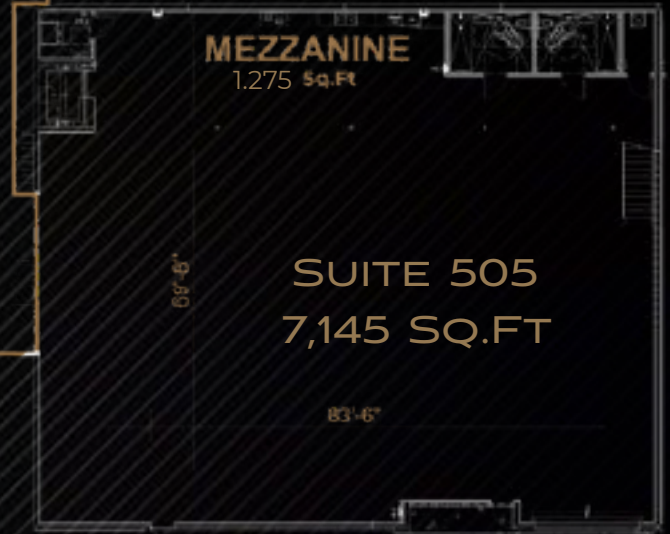

COLLECTIONSUITES 2.0

SUITE 505

7,145 SQ.FT

1 Mezzanine 1,275 Sq.Ft.
1 Private Garden 1,927 Sq.Ft.

40' 6"

MEZZANINE

1,275 Sq.Ft

SUITE 505
7,145 SQ.FT

83'-6"

69'-6"

- 1 CLOSET
- 2 FULL BATHROOM
- 1 ENHANCED KITCHENETTE
- 1 PERSONAL ELEVATOR
- 1 ADDITIONAL STAIRWAY TO THE GARDEN