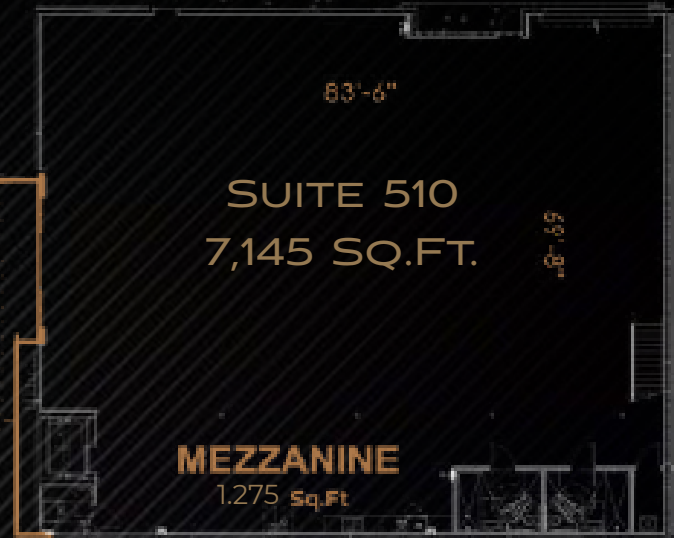

# COLLECTIONSUITES 2.0

**SUITE 510**  
**7,145 SQ.FT.**

1 MEZZANINE 1,275 SQ.FT.  
1 PRIVATE GARDEN 2,260 SQ.FT.

- 1 CLOSET
- 2 FULL BATHROOM
- 1 PERSONAL ELEVATOR
- 1 ENHANCED KITCHENETTE
- 1 ADDITIONAL STAIRWAY TO THE GARDEN